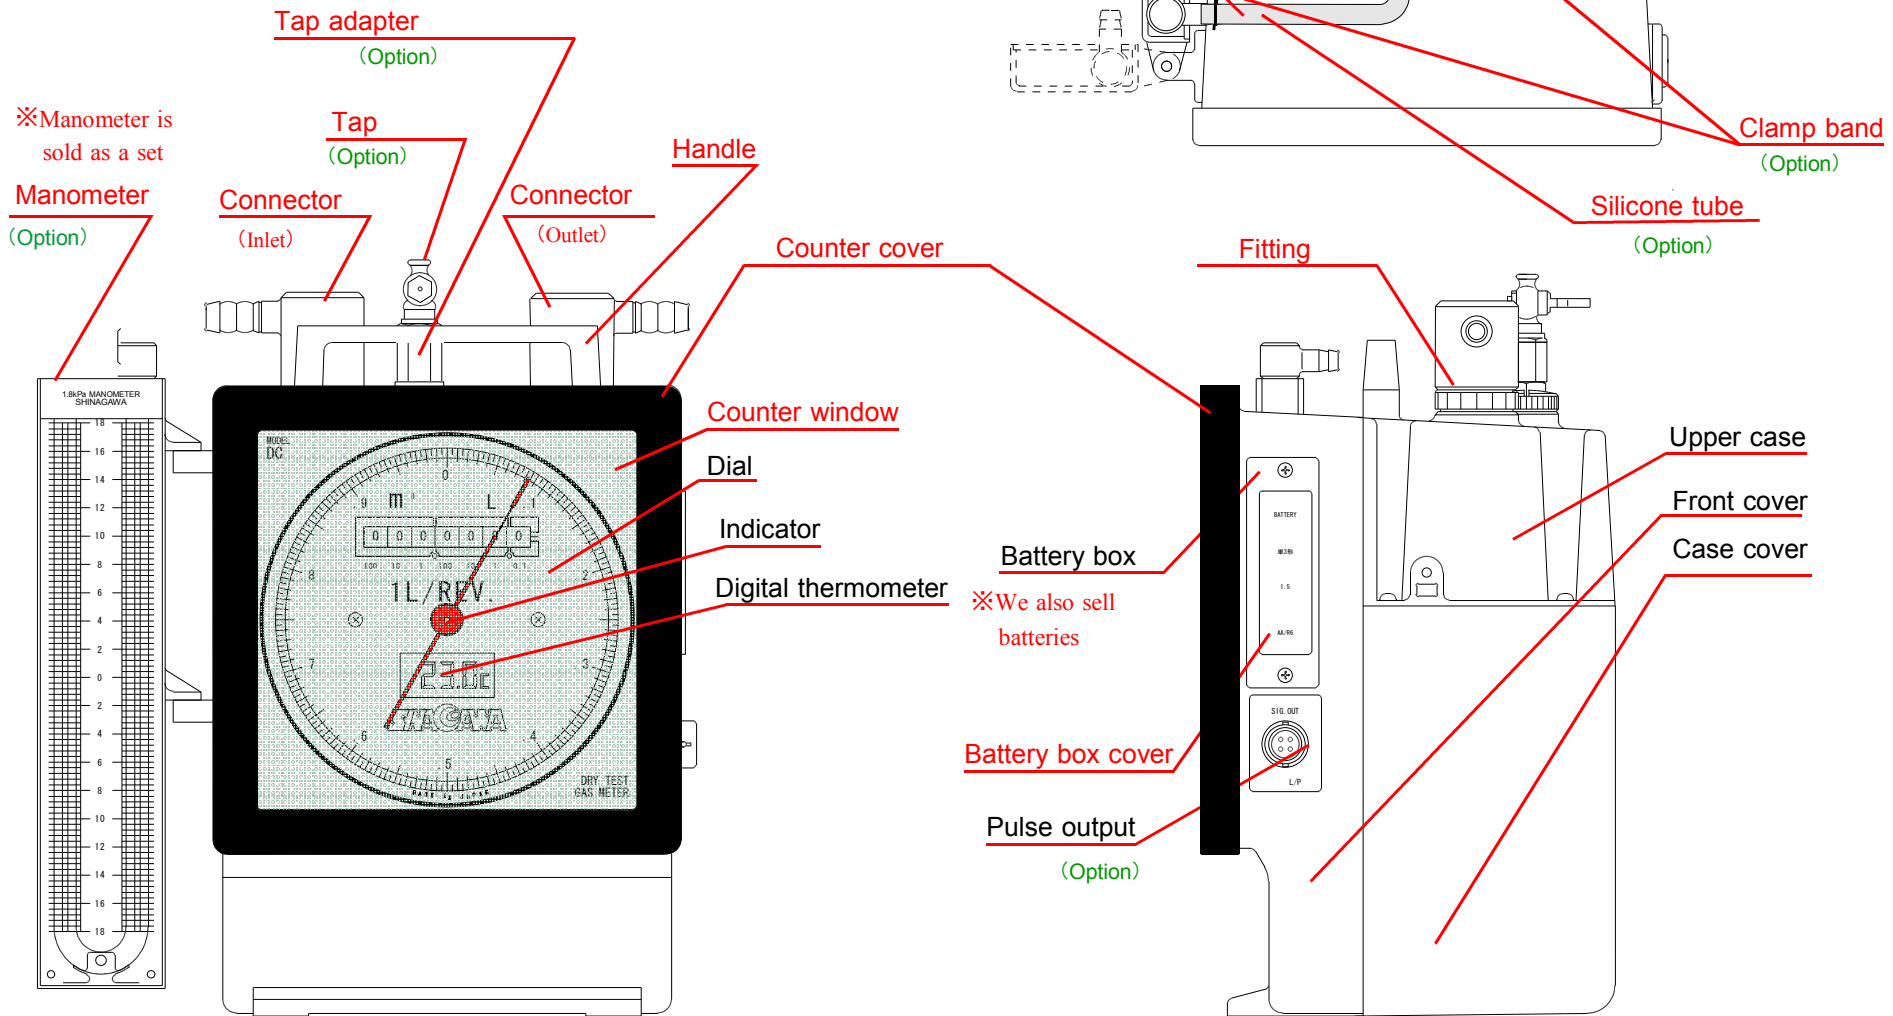

Dry gas meter (DC) parts list

How to read) **Red** → **User** can change the parts
Black → Changed by manufacturer

※The manometer is an option.
 Standard specification has a pressure plug.

MODEL : DC**Da**-1C-M